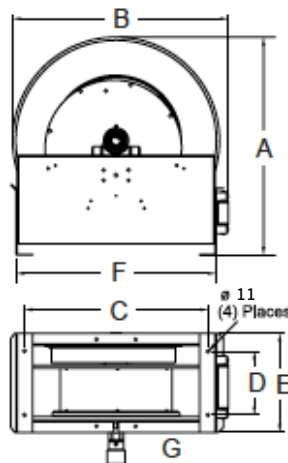

700 Series Specification

Series	UF-G700
Hose I.D.	1"
Hose Length	15m
Pressure	500 psi
Inlet	1" (F)
Reel Outlet	1" (F)
Weight	52 kg

750 Series Specification

Series	UF-G750
Hose I.D.	1 1/2"
Hose Length	15m
Pressure	600 psi
Inlet	1 1/2" (F)
Reel Outlet	1 1/2" (F)
Weight	61 kg

Part No.

Description

UF-G700	ULTRAFLO 700 Series Reel Bare (Capacity:15m x 1" ID Hose)
UF-G750	ULTRAFLO 750 Series Reel Bare (Capacity: 15m x 1-1/2" ID Hose)
UF-G700H	ULTRAFLO 700 Series Reel 15m x 1" ID Hose Fitted
UF-G750H	ULTRAFLO 750 Series Reel 15m x 1-1/2" ID Hose Fitted

700 Series Dimensions

A	667	E	305
B	667	F	616
C	565	G	108
D	197		

750 Series Dimensions

A	670	E	451
B	667	F	613
C	565	G	98
D	343		

ULTRAFLO 700 & 750 Series Reels

ultraflo  bluequip FUELCUBE FUELSHOT

ULTRAFLO 700 Series Reel

Item	Part #	# Req	Description	Item	Part #	# Req	Description
1	S2-41	16	1/4-20 x 1/2" hex screw	20	262625	1	Hex coupling
2	270009-46	2	Side frame	21	S280-8	1	1/2-20 hex flange nut
3	S281-6	12	3/8-16 hex flange nut	22	260934-46	1	Latch bracket
4	S600416	2	Pillow block	23	S82-15	1	10-32 x 3/8" nyloc nut
5	2700012-46	1	End frame support	24	S600454	1	Latch pawl assembly
6	S44-2	8	3/8-16 x 5/8" mach. screw	25	260067-1	1	Latch spring
7	S44-8	4	3/8-16 x 1 3/4" screw	27	S393-2	1	10-32 shoulder screw
8	260899	1	Support shaft	30	S270016	2	Guide roller pin - long
9	S140-34	4	Snap ring	31	S270015	2	Guide roller pin - short
10	6000413-2-46	1	Spring case assembly	32	262436-5.468	2	Guide roller
11	260888	1	Spring arbor	33	262436-2.968	2	Guide roller
12	600414-46	1	Sheave assembly	34	S270014	4	Guide roller post
13	602364	1	Inlet tube	36	270011-46	1	Hose guide roller plate
14	270029-46	1	Hose outlet support	37	S2-51	4	5/16-18 x 1/2" hex screw
15	S32-136	1	#10 x 3/8" self tap screw	38	S281-4	8	1/4-20 hex nut
16	262627	1	45° street ell				
17	262626	1	90° street ell				
18	26889	1	Latch ratchet				
19	600682	1	Swivel assembly				