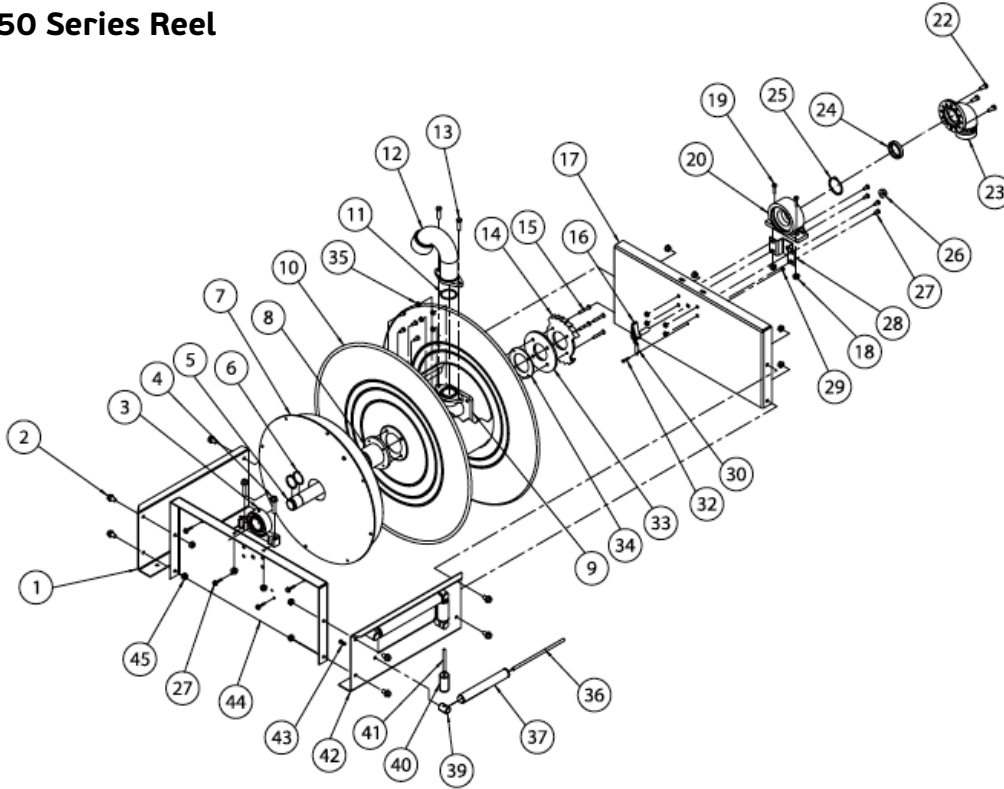

ULTRAFLO 750 Series Reel

Item	Part #	# Req	Description	Item	Part #	# Req	Description
1	261112-46	1	End frame	23	S261700	1	90° Adapter
2	S44-2	8	3/8-16 x 5/8" screw	24	600947-1	1	Ring seal
3	S600416	1	Pillow block	25	S140-45	1	Snap ring
4	S44-8	2	3/8-16 x 1 3/4" screw	26	S280-8	1	1/2-20 hex nut
5	602313	1	Support shaft	27	S2-41	12	1/4-20 x 1/2" screw
6	S140-34	2	Snap ring	28	260934-46	1	Latch bracket
7	600545-46	1	Springcase assembly	29	S82-15	1	10-32 nyloc nut
8	270888	1	Spring arbor	30	260067-1	1	Latch spring
9	262270	1	Spindle 9000	32	S393-2	1	10-32 shoulder screw
10	600543-46	1	Sheave assembly	33	260586	1	Support washer
11	S211-224	1	O-ring	34	261116-46	1	Ratchet spacer
12	S261694-3	1	Gooseneck	35	S281-4	12	1/4-20 hex nut
13	S347-66	2	3/8-16 x 1" screw	36	261110	2	Guide roller pin
14	261115	1	Latch ratchet	37	262436-10.093	2	Guide roller - long
15	S2-47	4	1/4-20 x 1 1/2" screw	39	S270014	4	Guide roller post
16	S600454	1	Latch pawl assembly	40	262436-2.968	2	Guide roller - short
17	261703-46	1	Side frame	41	S270015	2	Guide roller pin
18	300107	2	5/16-18 hex nut	42	261109-46	1	Hose guide roller plate
19	S2-55	2	5/16-18 x 1" screw	43	S2-51	4	5/16-18 x 1/2" screw
20	602240	1	Bearing housing assembly	44	270009-46	1	Side frame
22	S2-53	3	5/16-18 x 3/4" screw	45	S281-6	10	3/8-16 hex nut