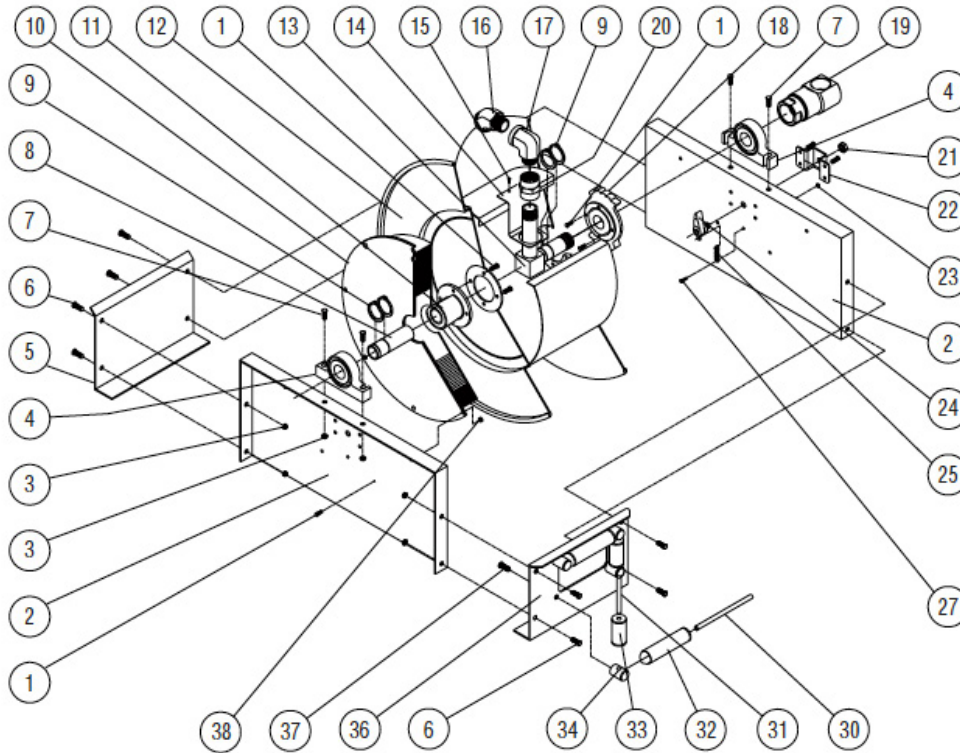

700 Series Dimensions

A	667	E	305
B	667	F	616
C	565	G	108
D	197		

750 Series Dimensions

A	670	E	451
B	667	F	613
C	565	G	98
D	343		

ULTRAFLO 700 & 750 Series Reels

ultraflo  bluequip FUELCUBE FUELSHOT

ULTRAFLO 700 Series Reel

Item	Part #	# Req	Description	Item	Part #	# Req	Description
1	S2-41	16	1/4-20 x 1/2" hex screw	20	262625	1	Hex coupling
2	270009-46	2	Side frame	21	S280-8	1	1/2-20 hex flange nut
3	S281-6	12	3/8-16 hex flange nut	22	260934-46	1	Latch bracket
4	S600416	2	Pillow block	23	S82-15	1	10-32 x 3/8" nyloc nut
5	2700012-46	1	End frame support	24	S600454	1	Latch pawl assembly
6	S44-2	8	3/8-16 x 5/8" mach. screw	25	260067-1	1	Latch spring
7	S44-8	4	3/8-16 x 1 3/4" screw	27	S393-2	1	10-32 shoulder screw
8	260899	1	Support shaft	30	S270016	2	Guide roller pin - long
9	S140-34	4	Snap ring	31	S270015	2	Guide roller pin - short
10	6000413-2-46	1	Spring case assembly	32	262436-5.468	2	Guide roller
11	260888	1	Spring arbor	33	262436-2.968	2	Guide roller
12	600414-46	1	Sheave assembly	34	S270014	4	Guide roller post
13	602364	1	Inlet tube	36	270011-46	1	Hose guide roller plate
14	270029-46	1	Hose outlet support	37	S2-51	4	5/16-18 x 1/2" hex screw
15	S32-136	1	#10 x 3/8" self tap screw	38	S281-4	8	1/4-20 hex nut
16	262627	1	45° street ell				
17	262626	1	90° street ell				
18	26889	1	Latch ratchet				
19	600682	1	Swivel assembly				