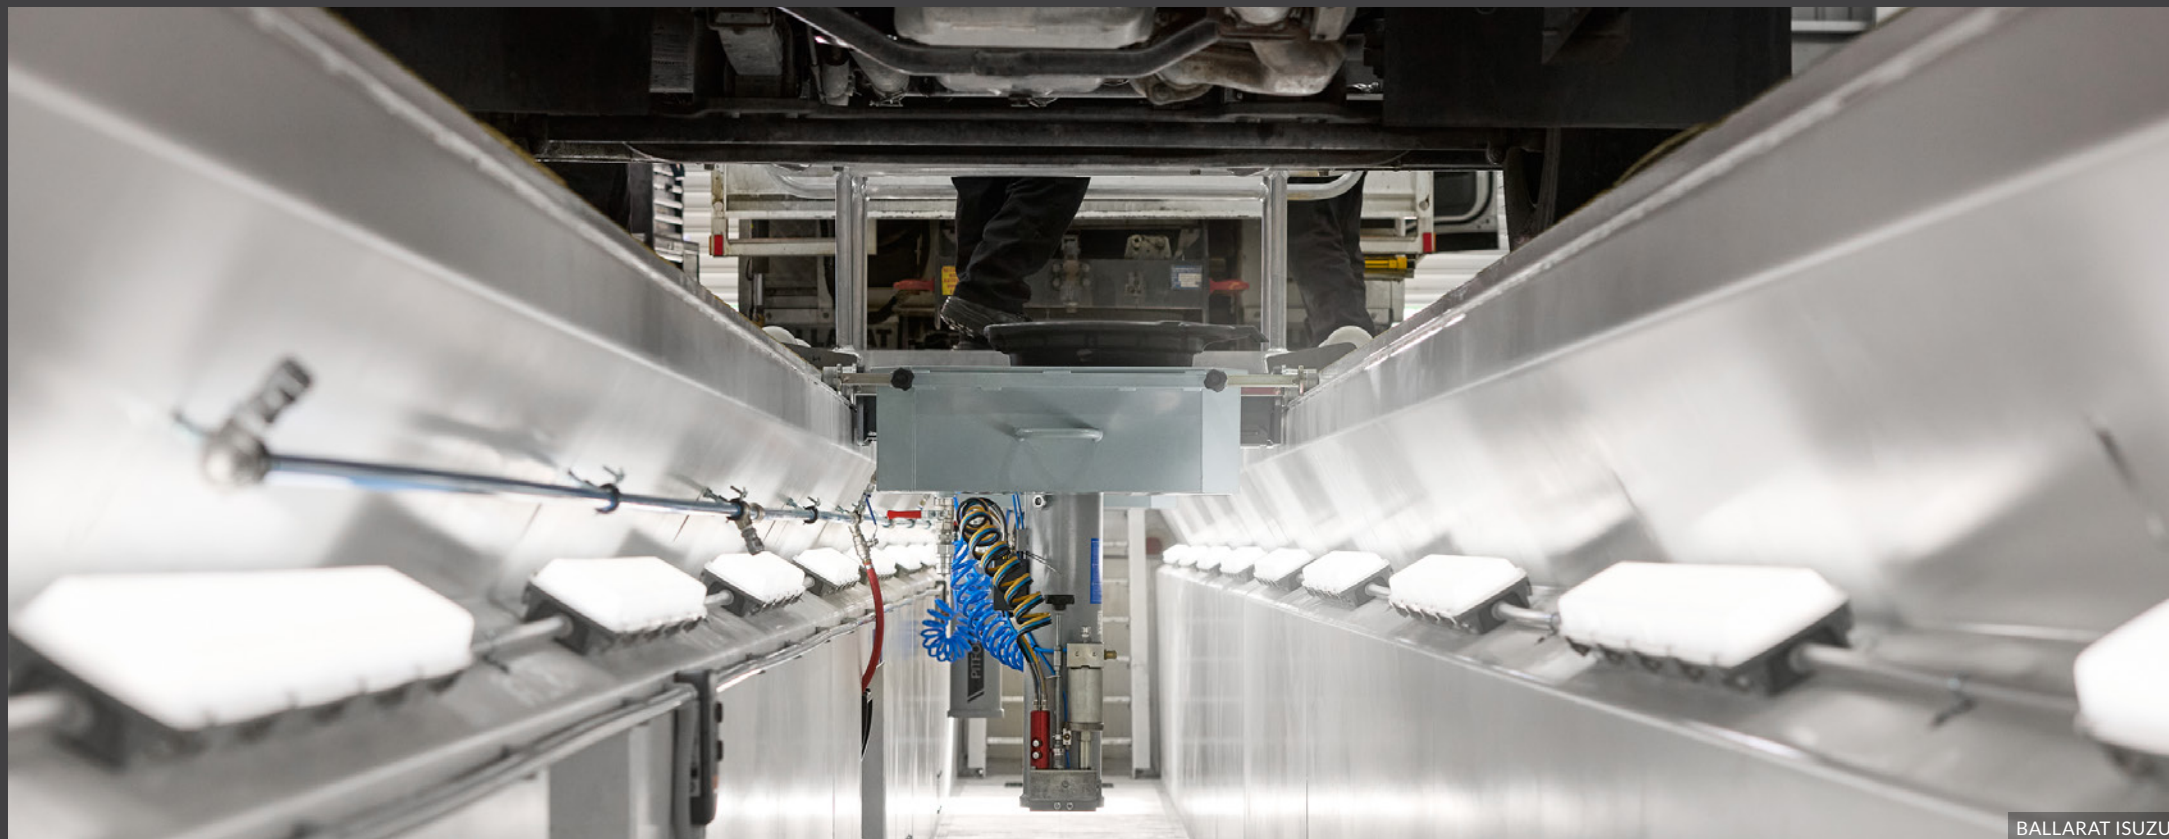

SERVICE PITS WE OFFER

At A-FLO, we understand that every workshop needs a different solution. That's why we offer a vast option of service pits designed to meet your specific requirements:

SUSPENDED CEILING PITS:

These vehicle service pits are designed for flexibility, allowing you to create a customised workspace. The suspended ceiling design maximises workspace height and offers excellent access to the vehicle's undercarriage.

PRE-FABRICATED STEEL PITS:

If you prefer a robust and ready-to-use solution, our pre-fabricated steel service pits are an excellent choice. These pits are built to last and offer durability for heavy use.

WORKSHOP PIT UPGRADES:

Already have service pits but need an upgrade? We've got you covered. Our team of experts can enhance your existing infrastructure, bringing it up to modern standards.

PIT LIGHTING & VENTILATION:

Proper lighting and ventilation are essential for a safe and comfortable working environment. We provide solutions to ensure your service pits are well-lit and properly ventilated.

BALLARAT ISUZU

MAKING EVERY DROP COUNT

ENQUIRE NOW

☎ 1300 235 623

✉ sales@aflo.com.au

🌐 aflo.com.au