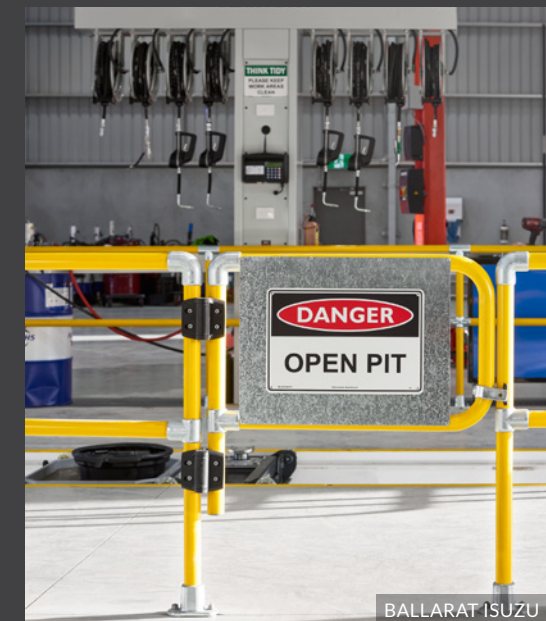

BALLARAT ISUZU

BALLARAT ISUZU

BALLARAT ISUZU