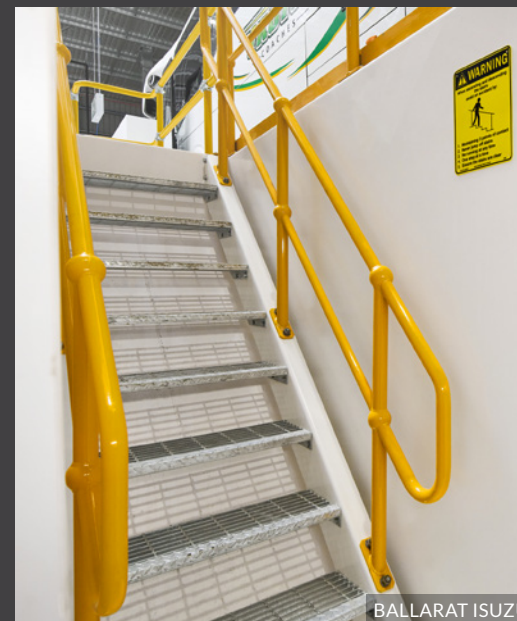

BALLARAT ISUZU